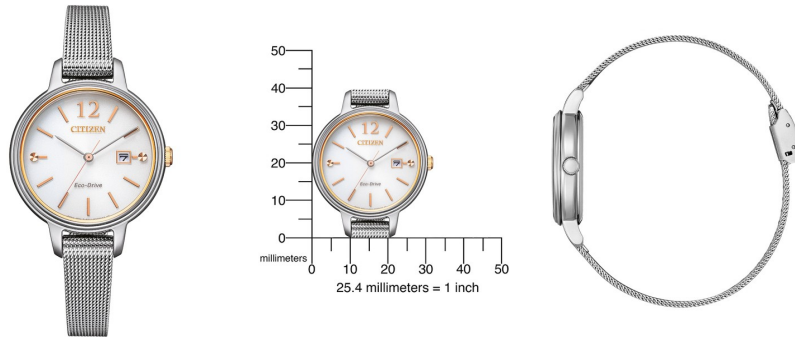

DIALANDO®

Citizen ladies' watch EW2449-83A Specifications

[BUY NOW](#)

This document contains all the specifications for the Citizen Eco-Drive Elegance EW2449-83A ladies' watch. We at the [DIALANDO® watch store](#) offer a large selection of authentic watches from the best watch brands in the world.
<https://www.dialando.pt/>

PRODUCT INFORMATION

EAN	4974374304261
Gender	Ladies
Warranty [years]	2

PRODUCT EXECUTION

Display Type	Analogue
Movement type	Quartz (Solar)

MEASURES

Case width [mm]	31
-----------------	----

MATERIAL & COLOUR

Strap Material	Stainless steel
Strap Colour	Silver
Colour of the dial	White
Glass	Sapphire glass

DETAILS

Clasp	Clip clasp
Water resistant	5 ATM